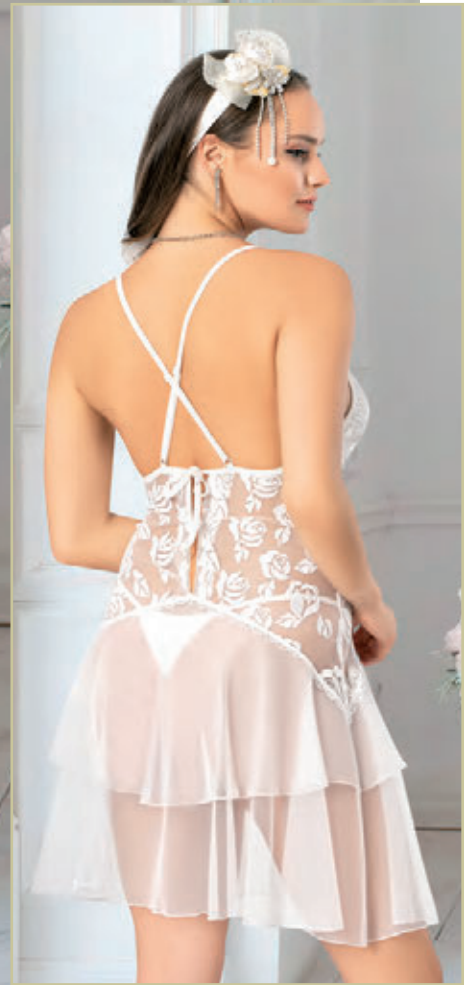

TERAIIA

S - M - L - XL

Ecru
Black

art. 995