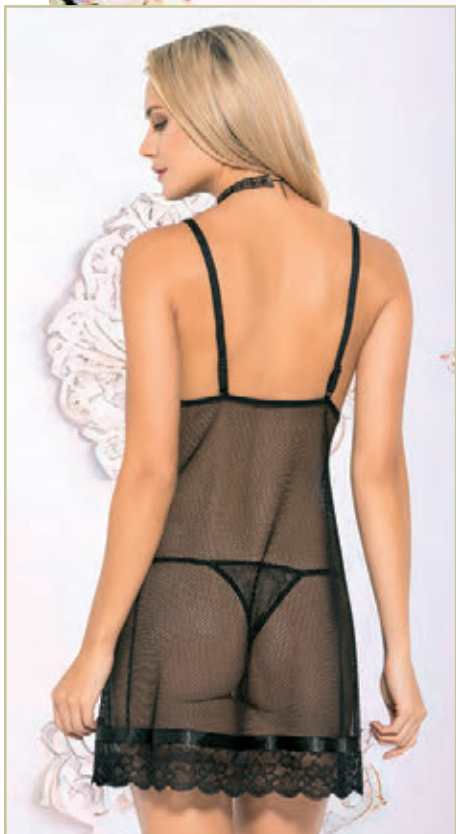

Black
Red
Sax

S - M - L - XL

EISA
art. 2010