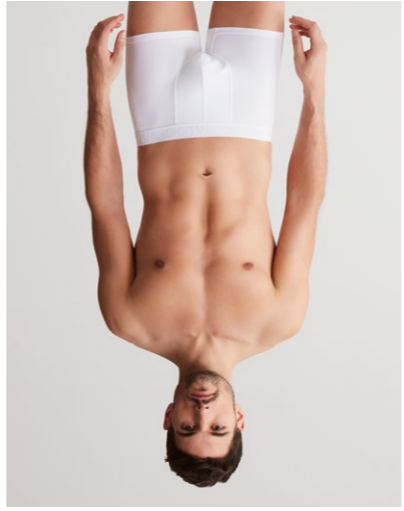

Beyaz / White
95% Pamuk %5 Elastan /
95% Cotton 5% Elastane