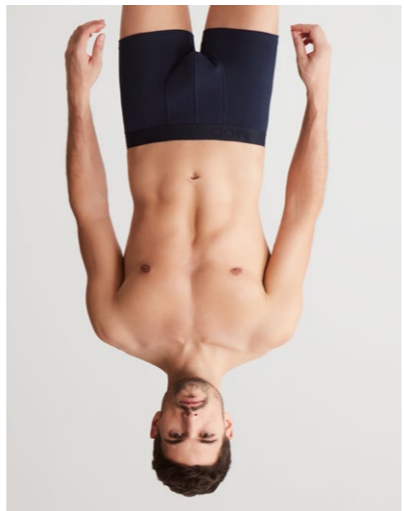

Baskili+Lactvert+Gri Melanj
Printed+Navy+Grey Melange

%65 Polyester %30 Pamuk %5 Elastan / 65% Polyester 30% Cotton 5% Elastane
Gri Melanj, Baskili / Grey Melange, Printed
Lactvert / Navy

%95 Pamuk %5 Elastan / 95% Cotton 5% Elastane