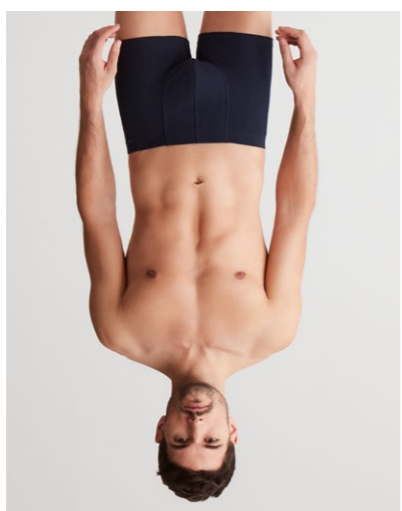

Gri Melanj+Baskili+Lacivert
Grey Melanje+Printed+Navy

Gri Melanj, Baskili / Grey Melanje, Printed
%65 Polyester %30 Pamuk %5 Elastan / 65% Polyester 30% Cotton 5% Elasthane
Lacivert / Navy
%95 Pamuk %5 Elastan / 95% Cotton 5% Elasthane