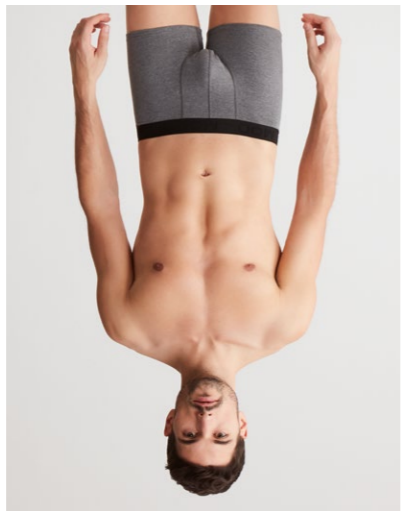

Antrasit Melanj / Antrasit Melanje
65% Polyester %30 Pamuk %5 Elastan /
65% Polyester 30% Cotton 5% Elastane