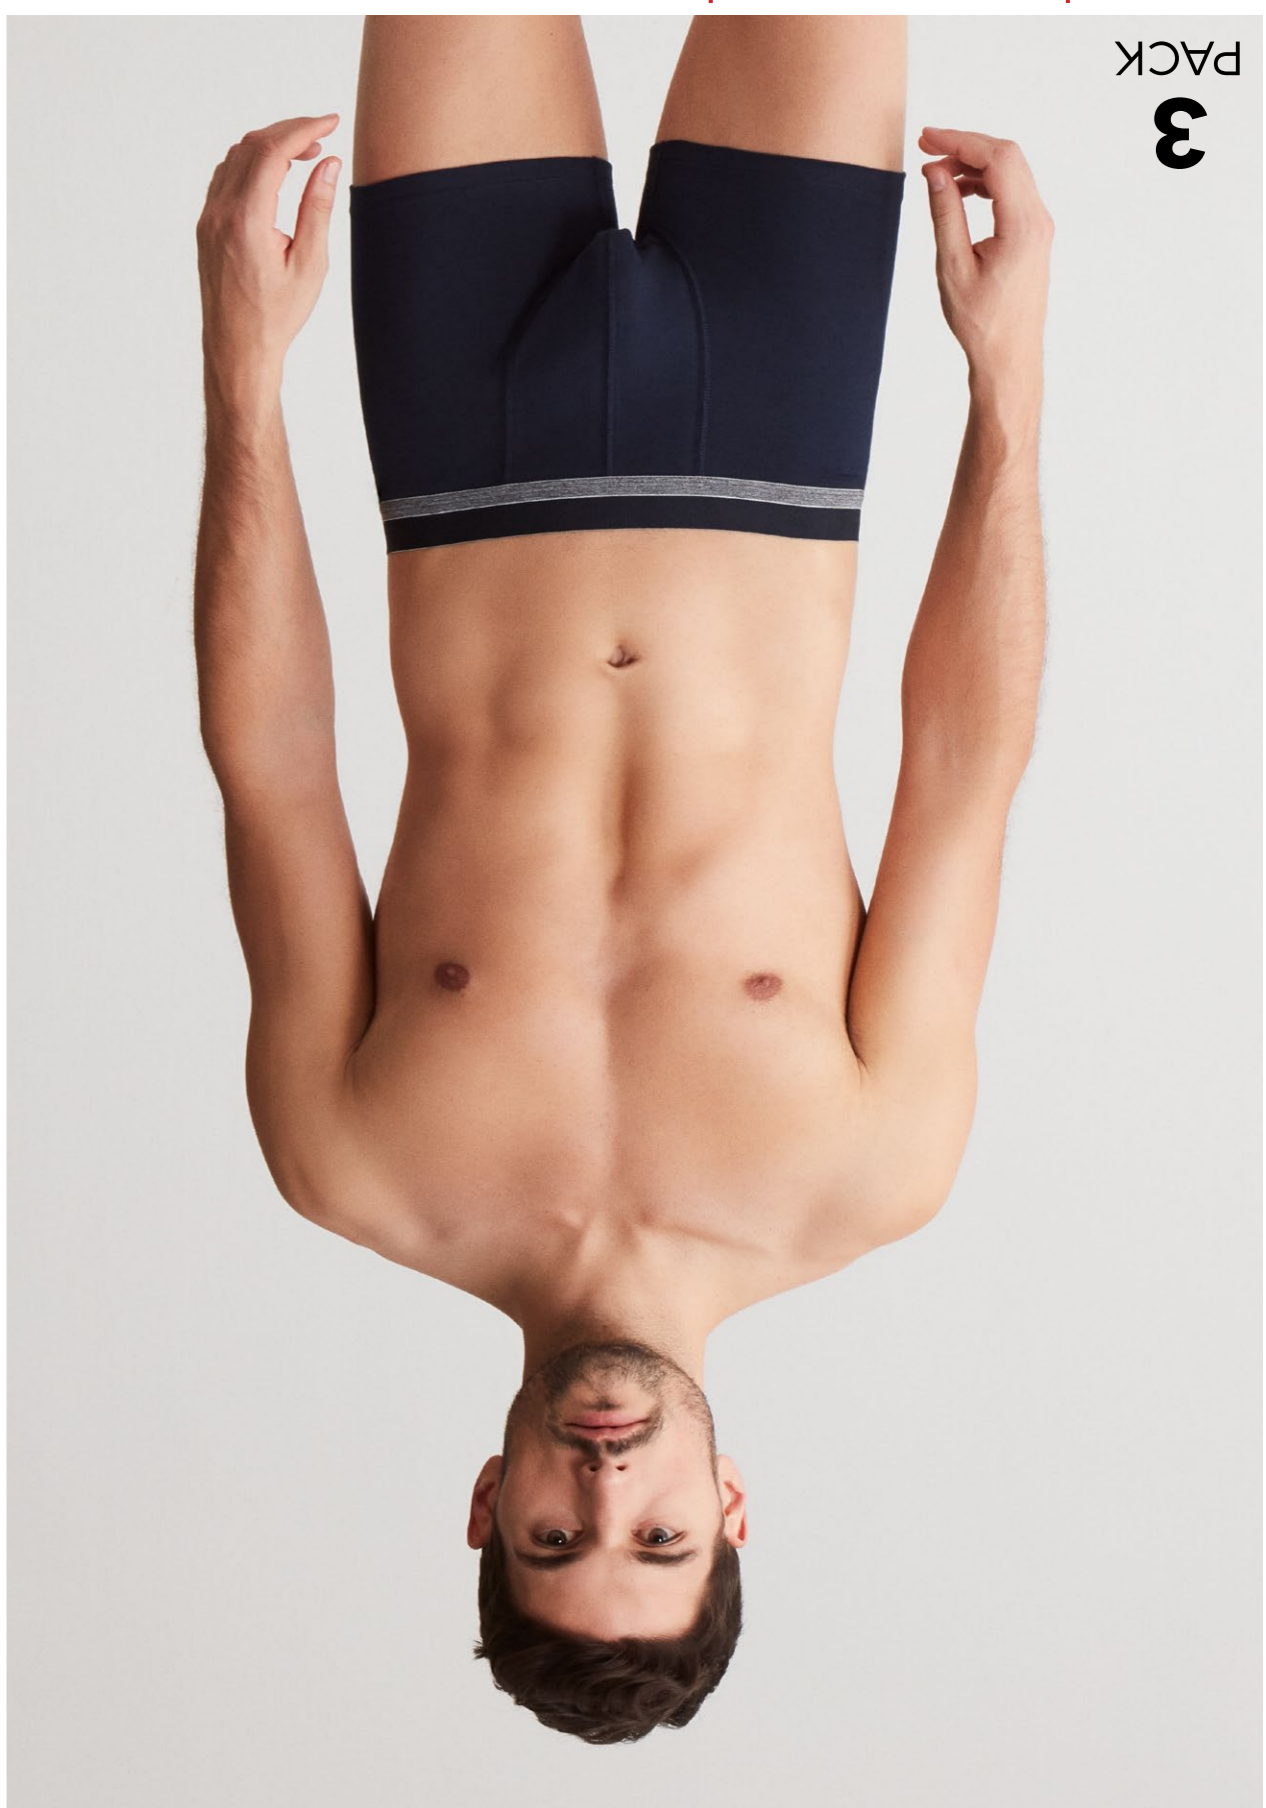

8001
PACK
3

BOXER BRIEF
S-M-L-XL-XXL

Lacivert, Gri Melanje, Antrasit Melanj, Siyah, Baskili
Navy, Grey Melanje, Anthracite Melanje, Black, Printed