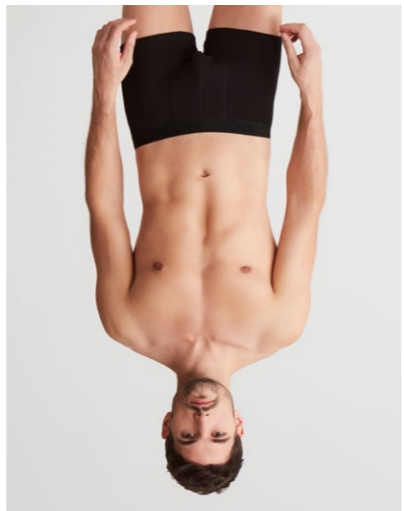

Siyah / Black
95% Pamuk %5 Elastan /
95% Cotton 5% Elastane