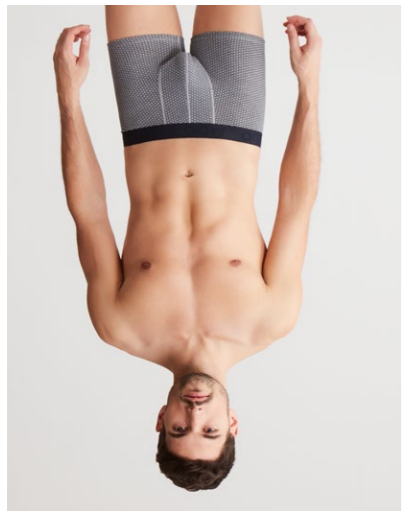

Baskili+Lactvert+Gri Melanj
Printed+Navy+Grey Melange

%65 Polyester %30 Pamuk %5 Elastan / 65% Polyester 30% Cotton 5% Elastane
Gri Melanj, Baskili / Grey Melange, Printed
Lactvert / Navy

%95 Pamuk %5 Elastan / 95% Cotton 5% Elastane