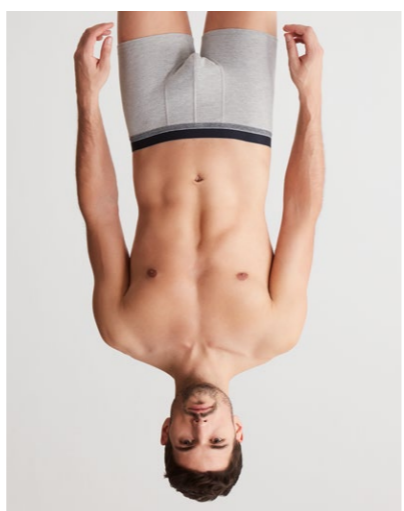

Gri Melanj+Baskili+Lacivert
Grey Melanje+Printed+Navy
%65 Polyester %30 Pamuk %5 Elastan / 65% Polyester 30% Cotton 5% Elastane
**Cri Melanj, Baskili / Grey Melanje, Printed
Lacivert / Navy**
%95 Pamuk %5 Elastan / 95% Cotton 5% Elastane