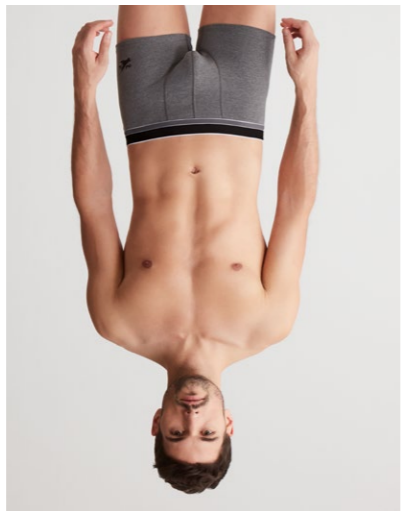

Bordo+Siyah+Antrasit Melanj
Burgundy+Black+Anthracite Melange

Antrasit Melanj / Anthracite Melange
%65 Polyester %30 Pamuk %5 Elastan / 65% Polyester 30% Cotton 5% Elastane

Bordo, Siyah / Burgundy, Black
%95 Pamuk %5 Elastan / 95% Cotton 5% Elastane

Gri Melanj+Kirmizi+Lacivert
Grey Melange+Red+Navy

Gri Melanj / Grey Melange
%65 Polyester %30 Pamuk %5 Elastan / 65% Polyester 30% Cotton 5% Elastane

Kirmizi, Lacivert / Red, Navy
%95 Pamuk %5 Elastan / 95% Cotton 5% Elastane