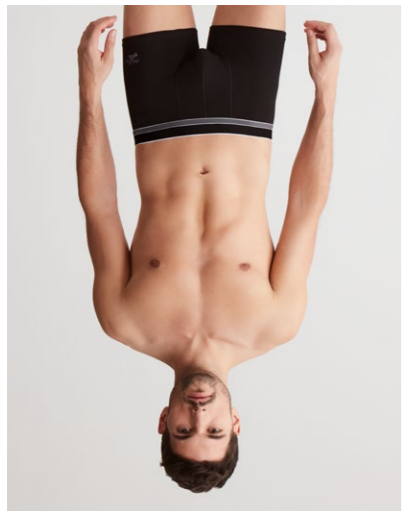

Bordo+Siyah+Antrasit Melanj
Burgundy+Black+Anthracite Melange

Antrasit Melanj / Anthracite Melange
%65 Polyester %30 Pamuk %5 Elastan / 65% Polyester 30% Cotton 5% Elastane

Bordo, Siyah / Burgundy, Black
%95 Pamuk %5 Elastan / 95% Cotton 5% Elastane

Gri Melanj+Kirmizi+Lacivert
Grey Melange+Red+Navy

Gri Melanj / Grey Melange
%65 Polyester %30 Pamuk %5 Elastan / 65% Polyester 30% Cotton 5% Elastane

Kirmizi, Lacivert / Red, Navy
%95 Pamuk %5 Elastan / 95% Cotton 5% Elastane