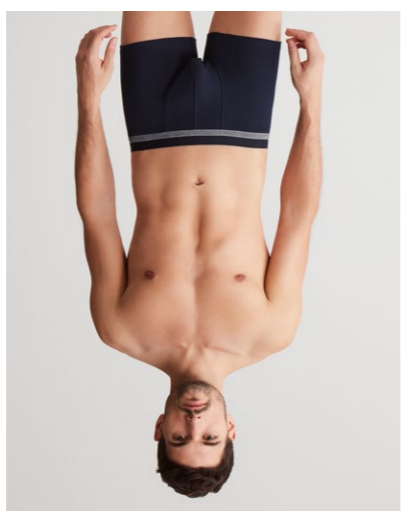

Gri Melanj+Baskili+Lacivert
Grey Melanje+Printed+Navy
%65 Polyester %30 Pamuk %5 Elastan / 65% Polyester 30% Cotton 5% Elastane
**Cri Melanj, Baskili / Grey Melanje, Printed
Lacivert / Navy**
%95 Pamuk %5 Elastan / 95% Cotton 5% Elastane