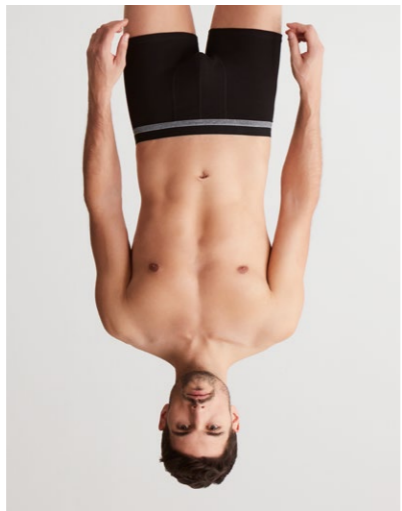

8001
PACK
3

BOXER BRIEF
S-M-L-XL-XXL

Lacivert, Gri Melanje, Antrasit Melanj, Siyah, Baskili
Navy, Grey Melanje, Anthracite Melanje, Black, Printed

Gri Melanj+Baskili+Lacivert
Grey Melanje+Printed+Navy
%65 Polyester %30 Pamuk %5 Elastan / 65% Polyester 30% Cotton 5% Elastane
**Cri Melanj, Baskili / Grey Melanje, Printed
Lacivert / Navy**
%95 Pamuk %5 Elastan / 95% Cotton 5% Elastane

Baskili+Siyah+Antrasit Melanj
Printed+Black+Anthracite Melanje
%65 Polyester %30 Pamuk %5 Elastan / 65% Polyester 30% Cotton 5% Elastane
**Antrasit Melanj, Baskili / Anthracite Melanje, Printed
Siyah / Black**
%95 Pamuk %5 Elastan / 95% Cotton 5% Elastane