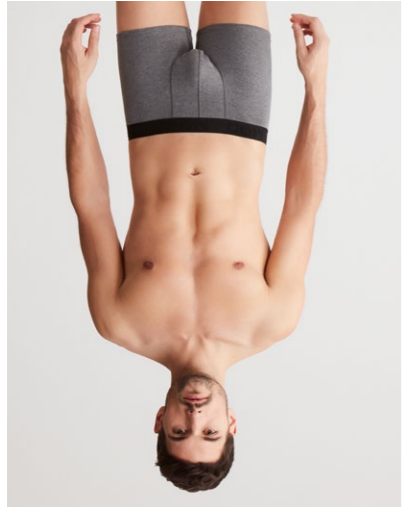

Kirmizi, Lacivert / Red, Navy
%95 Pamuk %5 Elastan / 95% Cotton 5% Elastane

3 PACK

8004

BOXER BRIEF
S-M-L-XL-XXL

Antrasit Melanj, Siyah, Baskili, Lactvert, Gri Melanj
Anthractite Melange, Black, Printed, Navy, Grey Melange