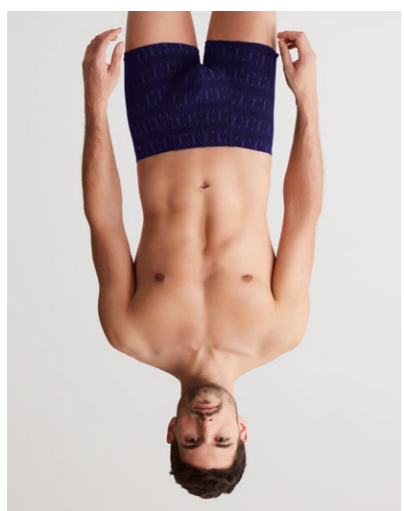

Gri Melanj+Baskili+Lacivert
Grey Melanje+Printed+Navy

Gri Melanj, Baskili / Grey Melanje, Printed
%65 Polyester %30 Pamuk %5 Elastan / 65% Polyester 30% Cotton 5% Elasthane
Lacivert / Navy
%95 Pamuk %5 Elastan / 95% Cotton 5% Elasthane