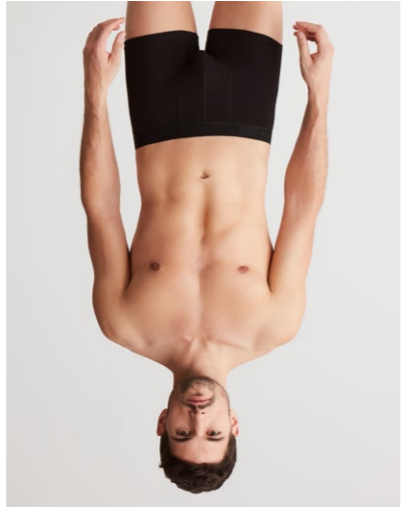

Kirmizi, Lacivert / Red, Navy
%95 Pamuk %5 Elastan / 95% Cotton 5% Elastane

3 PACK

8004

BOXER BRIEF
S-M-L-XL-XXL

Antrasit Melanj, Siyah, Baskili, Lactvert, Gri Melanj
Anthractite Melange, Black, Printed, Navy, Grey Melange