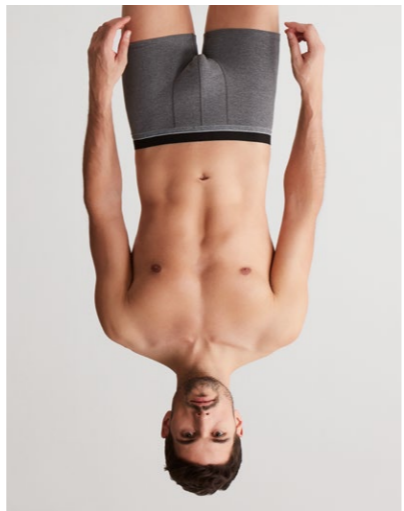

8001
PACK
3

BOXER BRIEF
S-M-L-XL-XXL

Lacivert, Gri Melanje, Antrasit Melanj, Siyah, Baskili
Navy, Grey Melanje, Anthracite Melanje, Black, Printed

Gri Melanj+Baskili+Lacivert
Grey Melanje+Printed+Navy
%65 Polyester %30 Pamuk %5 Elastan / 65% Polyester 30% Cotton 5% Elastane
**Cri Melanj, Baskili / Grey Melanje, Printed
Lacivert / Navy**
%95 Pamuk %5 Elastan / 95% Cotton 5% Elastane

Baskili+Siyah+Antrasit Melanj
Printed+Black+Anthracite Melanje
%65 Polyester %30 Pamuk %5 Elastan / 65% Polyester 30% Cotton 5% Elastane
**Antrasit Melanj, Baskili / Anthracite Melanje, Printed
Siyah / Black**
%95 Pamuk %5 Elastan / 95% Cotton 5% Elastane