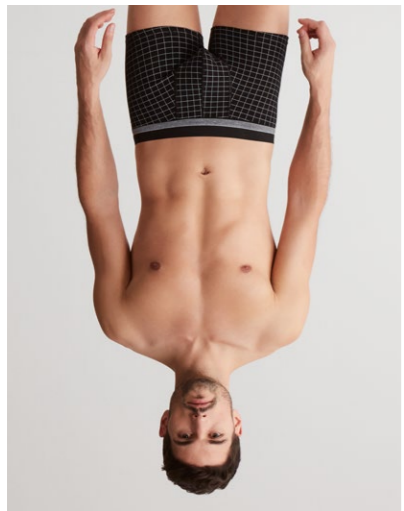

8001
PACK
3

BOXER BRIEF
S-M-L-XL-XXL

Lacivert, Gri Melanje, Antrasit Melanj, Siyah, Baskili
Navy, Grey Melanje, Anthracite Melanje, Black, Printed

Gri Melanj+Baskili+Lacivert
Grey Melanje+Printed+Navy
%65 Polyester %30 Pamuk %5 Elastan / 65% Polyester 30% Cotton 5% Elastane
**Cri Melanj, Baskili / Grey Melanje, Printed
Lacivert / Navy**
%95 Pamuk %5 Elastan / 95% Cotton 5% Elastane

Baskili+Siyah+Antrasit Melanj
Printed+Black+Anthracite Melanje
%65 Polyester %30 Pamuk %5 Elastan / 65% Polyester 30% Cotton 5% Elastane
**Antrasit Melanj, Baskili / Anthracite Melanje, Printed
Siyah / Black**
%95 Pamuk %5 Elastan / 95% Cotton 5% Elastane