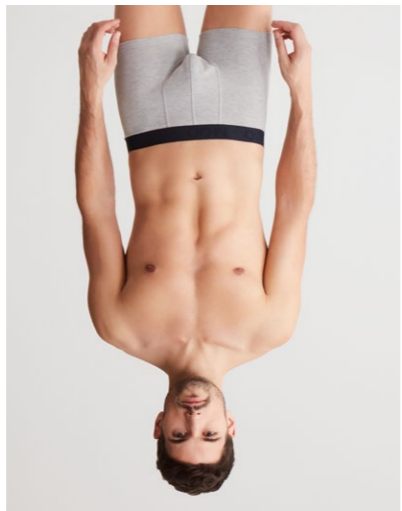

Baskili+Lactvert+Gri Melanj
Printed+Navy+Grey Melange

%65 Polyester %30 Pamuk %5 Elastan / 65% Polyester 30% Cotton 5% Elastane
Gri Melanj, Baskili / Grey Melange, Printed
Lactvert / Navy

%95 Pamuk %5 Elastan / 95% Cotton 5% Elastane