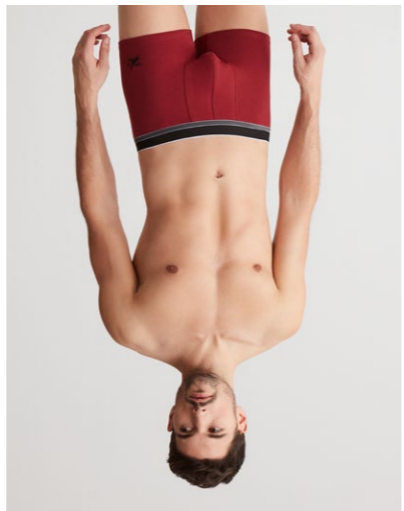

Bordo+Siyah+Antrasit Melanj
Burgundy+Black+Anthracite Melange

Antrasit Melanj / Anthracite Melange
%65 Polyester %30 Pamuk %5 Elastan / 65% Polyester 30% Cotton 5% Elastane

Bordo, Siyah / Burgundy, Black
%95 Pamuk %5 Elastan / 95% Cotton 5% Elastane

Gri Melanj+Kirmizi+Lacivert
Grey Melange+Red+Navy

Gri Melanj / Grey Melange
%65 Polyester %30 Pamuk %5 Elastan / 65% Polyester 30% Cotton 5% Elastane

Kirmizi, Lacivert / Red, Navy
%95 Pamuk %5 Elastan / 95% Cotton 5% Elastane