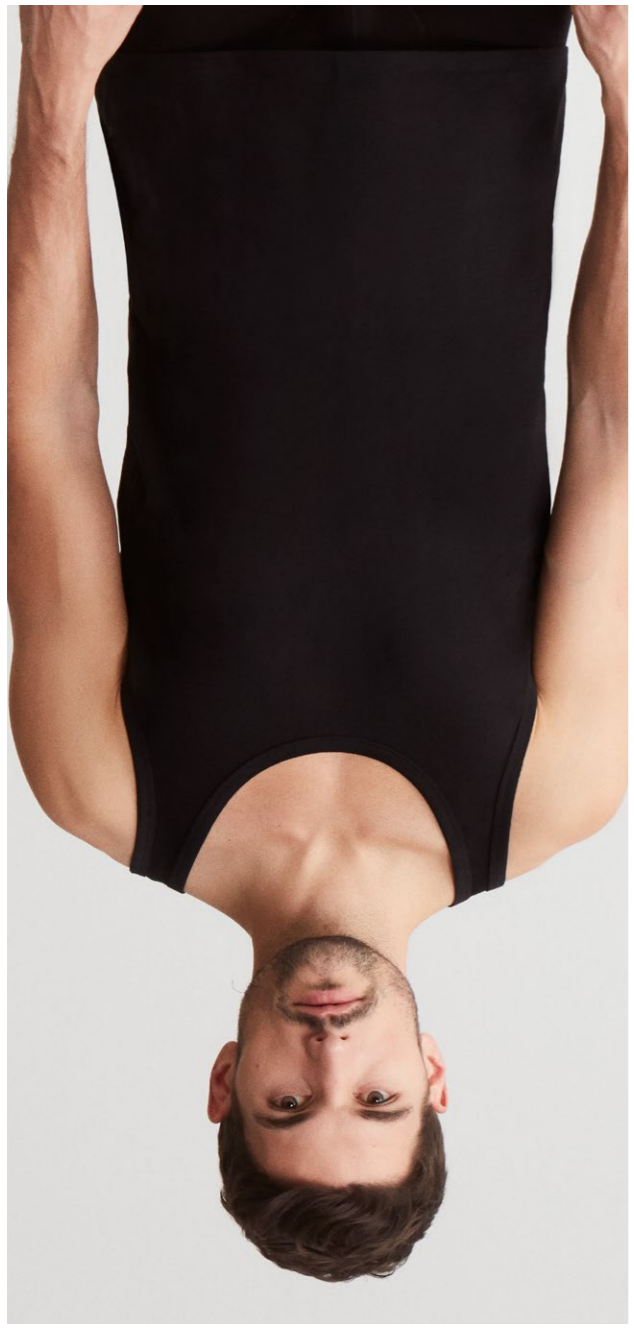

Siyah-Siyah / Black-Black
%100 Pamuk / 100% Cotton

8012
PACK
2

TANK
S-M-L-XL-XXL

Beyaz, Siyah
White, Black

Beyaz-Beyaz / White-White
%100 Pamuk / 100% Cotton

Siyah-Siyah / Black-Black
%100 Pamuk / 100% Cotton