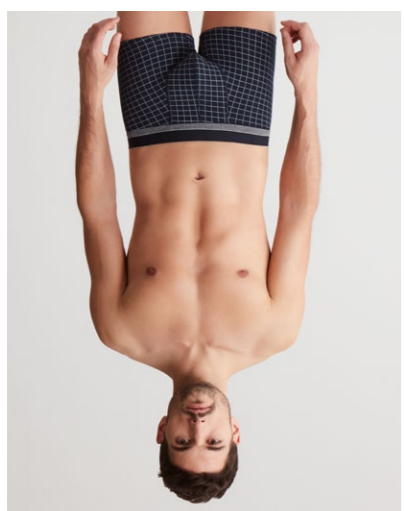

Gri Melanj+Baskili+Lacivert
Grey Melanje+Printed+Navy
%65 Polyester %30 Pamuk %5 Elastan / 65% Polyester 30% Cotton 5% Elastane
**Cri Melanj, Baskili / Grey Melanje, Printed
Lacivert / Navy**
%95 Pamuk %5 Elastan / 95% Cotton 5% Elastane