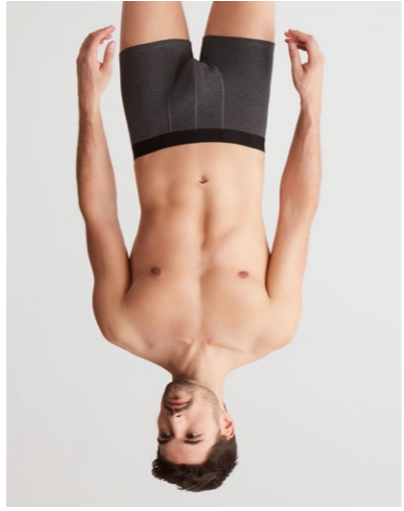

Kirmizi, Lacivert / Red, Navy
%95 Pamuk %5 Elastan / 95% Cotton 5% Elastane

3 PACK

8004

BOXER BRIEF
S-M-L-XL-XXL

Antrasit Melanj, Siyah, Baskili, Lactvert, Gri Melanj
Anthractite Melange, Black, Printed, Navy, Grey Melange