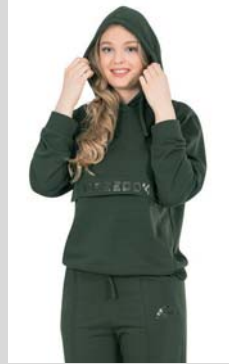

201835

S-M-L-XL-2XL

mürdüm, lila, ekru, füme
siyah, lacivert

damson, lilac, ecru, smoked,
black, navyblue

**Sweatshirt
Cotton**