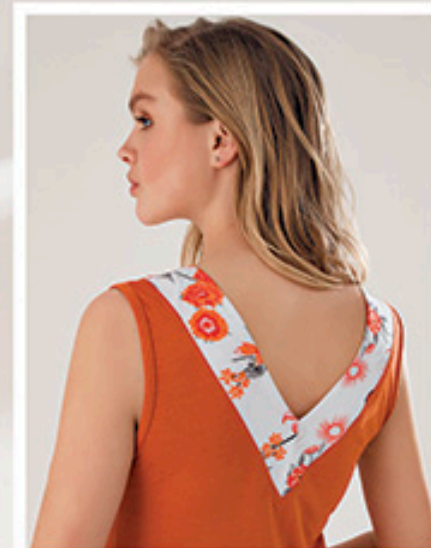

BLUDREAM

SPRING & SUMMER 2021

dokuma viscon
10209B
S-M-L-XL

BLUDREAM
HOMEWEAR

BLUDREAM

SPRING & SUMMER 2021

dokuma viscon
10400A
S-M-L-XL

BLUDREAM
HOMEWEAR