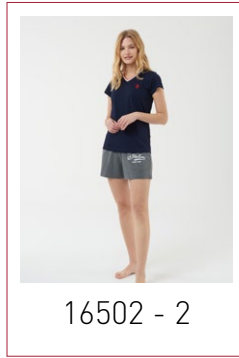

17384

ANTRASİT, BORDO, LACİVERT
ANTHRACITE, BURGUNDY, NAVY

S-M-L-XL-XXL

ÜST/TOP
%100 PAMUK/COTTON
ALT/PANTS
%100 PAMUK/COTTON

17394

ANTRASİT, BORDO, LACİVERT
ANTHRACITE, BURGUNDY, NAVY

S-M-L-XL-XXL

PIJAMA/PAJAMAS
%100 PAMUK/COTTON
ATLET BOXER SET
%47 PAMUK/COTTON %47 MODAL/MODAL %6 ELASTAN/ELASTHANE