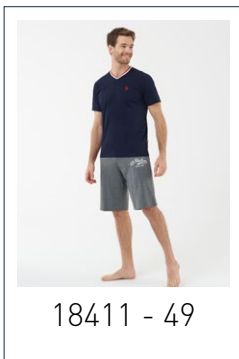

17384

ANTRASİT, BORDO, LACİVERT
ANTHRACITE, BURGUNDY, NAVY

S-M-L-XL-XXL

ÜST/TOP
%100 PAMUK/COTTON
ALT/PANTS
%100 PAMUK/COTTON

17394

ANTRASİT, BORDO, LACİVERT
ANTHRACITE, BURGUNDY, NAVY

S-M-L-XL-XXL

PIJAMA/PAJAMAS
%100 PAMUK/COTTON
ATLET BOXER SET
%47 PAMUK/COTTON %47 MODAL/MODAL %6 ELASTAN/ELASTHANE