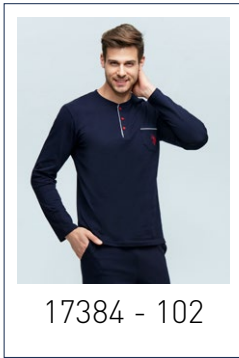

17384

ANTRASİT, BORDO, LACİVERT
ANTHRACITE, BURGUNDY, NAVY

S-M-L-XL-XXL

ÜST/TOP
%100 PAMUK/COTTON
ALT/PANTS
%100 PAMUK/COTTON

17394

ANTRASİT, BORDO, LACİVERT
ANTHRACITE, BURGUNDY, NAVY

S-M-L-XL-XXL

PIJAMA/PAJAMAS
%100 PAMUK/COTTON
ATLET BOXER SET
%47 PAMUK/COTTON %47 MODAL/MODAL %6 ELASTAN/ELASTHANE