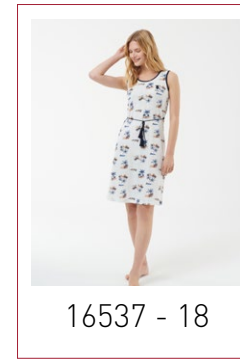

17384

ANTRASİT, BORDO, LACİVERT
ANTHRACITE, BURGUNDY, NAVY

S-M-L-XL-XXL

ÜST/TOP
%100 PAMUK/COTTON
ALT/PANTS
%100 PAMUK/COTTON

17394

ANTRASİT, BORDO, LACİVERT
ANTHRACITE, BURGUNDY, NAVY

S-M-L-XL-XXL

PIJAMA/PAJAMAS
%100 PAMUK/COTTON
ATLET BOXER SET
%47 PAMUK/COTTON %47 MODAL/MODAL %6 ELASTAN/ELASTHANE