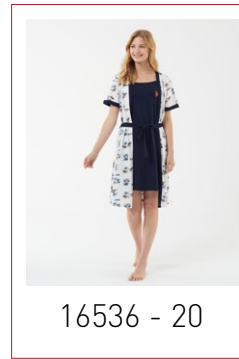

17384

ANTRASİT, BORDO, LACİVERT
ANTHRACITE, BURGUNDY, NAVY

S-M-L-XL-XXL

ÜST/TOP
%100 PAMUK/COTTON
ALT/PANTS
%100 PAMUK/COTTON

17394

ANTRASİT, BORDO, LACİVERT
ANTHRACITE, BURGUNDY, NAVY

S-M-L-XL-XXL

PIJAMA/PAJAMAS
%100 PAMUK/COTTON
ATLET BOXER SET
%47 PAMUK/COTTON %47 MODAL/MODAL %6 ELASTAN/ELASTHANE