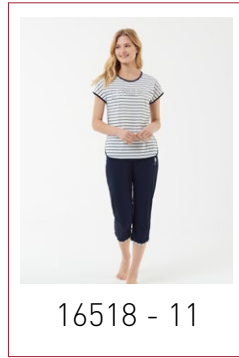

17384

ANTRASİT, BORDO, LACİVERT
ANTHRACITE, BURGUNDY, NAVY

S-M-L-XL-XXL

ÜST/TOP
%100 PAMUK/COTTON
ALT/PANTS
%100 PAMUK/COTTON

17394

ANTRASİT, BORDO, LACİVERT
ANTHRACITE, BURGUNDY, NAVY

S-M-L-XL-XXL

PIJAMA/PAJAMAS
%100 PAMUK/COTTON
ATLET BOXER SET
%47 PAMUK/COTTON %47 MODAL/MODAL %6 ELASTAN/ELASTHANE