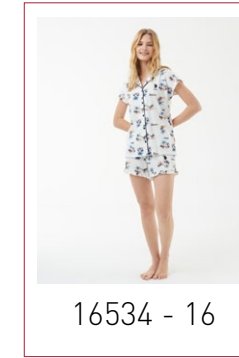

17384

ANTRASİT, BORDO, LACİVERT
ANTHRACITE, BURGUNDY, NAVY

S-M-L-XL-XXL

ÜST/TOP
%100 PAMUK/COTTON
ALT/PANTS
%100 PAMUK/COTTON

17394

ANTRASİT, BORDO, LACİVERT
ANTHRACITE, BURGUNDY, NAVY

S-M-L-XL-XXL

PIJAMA/PAJAMAS
%100 PAMUK/COTTON
ATLET BOXER SET
%47 PAMUK/COTTON %47 MODAL/MODAL %6 ELASTAN/ELASTHANE