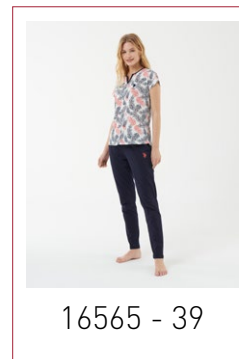

17384

ANTRASİT, BORDO, LACİVERT
ANTHRACITE, BURGUNDY, NAVY

S-M-L-XL-XXL

ÜST/TOP
%100 PAMUK/COTTON
ALT/PANTS
%100 PAMUK/COTTON

17394

ANTRASİT, BORDO, LACİVERT
ANTHRACITE, BURGUNDY, NAVY

S-M-L-XL-XXL

PIJAMA/PAJAMAS
%100 PAMUK/COTTON
ATLET BOXER SET
%47 PAMUK/COTTON %47 MODAL/MODAL %6 ELASTAN/ELASTHANE