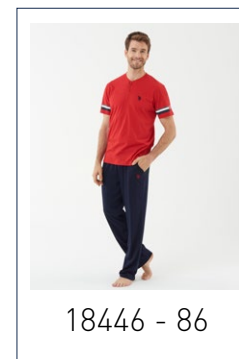

17384

ANTRASİT, BORDO, LACİVERT
ANTHRACITE, BURGUNDY, NAVY

S-M-L-XL-XXL

ÜST/TOP
%100 PAMUK/COTTON
ALT/PANTS
%100 PAMUK/COTTON

17394

ANTRASİT, BORDO, LACİVERT
ANTHRACITE, BURGUNDY, NAVY

S-M-L-XL-XXL

PIJAMA/PAJAMAS
%100 PAMUK/COTTON
ATLET BOXER SET
%47 PAMUK/COTTON %47 MODAL/MODAL %6 ELASTAN/ELASTHANE