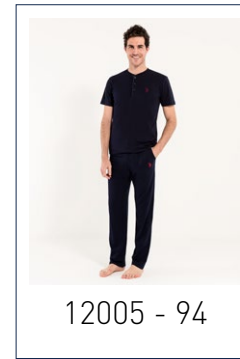

17384

ANTRASİT, BORDO, LACİVERT
ANTHRACITE, BURGUNDY, NAVY

S-M-L-XL-XXL

ÜST/TOP
%100 PAMUK/COTTON
ALT/PANTS
%100 PAMUK/COTTON

17394

ANTRASİT, BORDO, LACİVERT
ANTHRACITE, BURGUNDY, NAVY

S-M-L-XL-XXL

PIJAMA/PAJAMAS
%100 PAMUK/COTTON
ATLET BOXER SET
%47 PAMUK/COTTON %47 MODAL/MODAL %6 ELASTAN/ELASTHANE