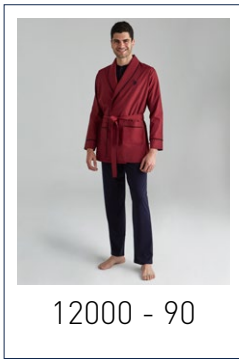

17384

ANTRASİT, BORDO, LACİVERT
ANTHRACITE, BURGUNDY, NAVY

S-M-L-XL-XXL

ÜST/TOP
%100 PAMUK/COTTON
ALT/PANTS
%100 PAMUK/COTTON

17394

ANTRASİT, BORDO, LACİVERT
ANTHRACITE, BURGUNDY, NAVY

S-M-L-XL-XXL

PIJAMA/PAJAMAS
%100 PAMUK/COTTON
ATLET BOXER SET
%47 PAMUK/COTTON %47 MODAL/MODAL %6 ELASTAN/ELASTHANE