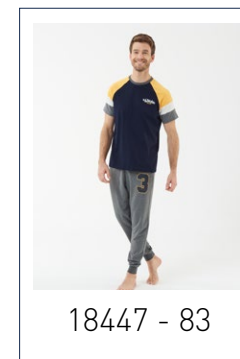

17384

ANTRASİT, BORDO, LACİVERT
ANTHRACITE, BURGUNDY, NAVY

S-M-L-XL-XXL

ÜST/TOP
%100 PAMUK/COTTON
ALT/PANTS
%100 PAMUK/COTTON

17394

ANTRASİT, BORDO, LACİVERT
ANTHRACITE, BURGUNDY, NAVY

S-M-L-XL-XXL

PIJAMA/PAJAMAS
%100 PAMUK/COTTON
ATLET BOXER SET
%47 PAMUK/COTTON %47 MODAL/MODAL %6 ELASTAN/ELASTHANE