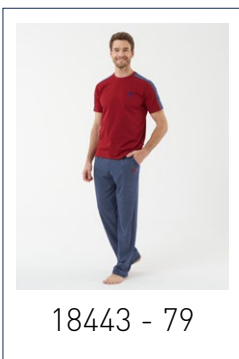

17384

ANTRASİT, BORDO, LACİVERT
ANTHRACITE, BURGUNDY, NAVY

S-M-L-XL-XXL

ÜST/TOP
%100 PAMUK/COTTON
ALT/PANTS
%100 PAMUK/COTTON

17394

ANTRASİT, BORDO, LACİVERT
ANTHRACITE, BURGUNDY, NAVY

S-M-L-XL-XXL

PIJAMA/PAJAMAS
%100 PAMUK/COTTON
ATLET BOXER SET
%47 PAMUK/COTTON %47 MODAL/MODAL %6 ELASTAN/ELASTHANE