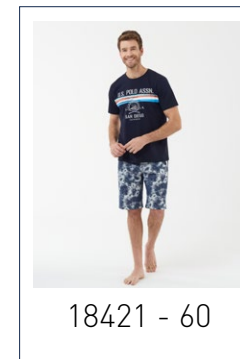

17384

ANTRASİT, BORDO, LACİVERT
ANTHRACITE, BURGUNDY, NAVY

S-M-L-XL-XXL

ÜST/TOP
%100 PAMUK/COTTON
ALT/PANTS
%100 PAMUK/COTTON

17394

ANTRASİT, BORDO, LACİVERT
ANTHRACITE, BURGUNDY, NAVY

S-M-L-XL-XXL

PIJAMA/PAJAMAS
%100 PAMUK/COTTON
ATLET BOXER SET
%47 PAMUK/COTTON %47 MODAL/MODAL %6 ELASTAN/ELASTHANE