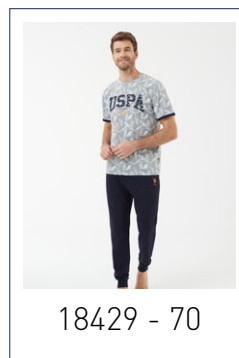

17384

ANTRASİT, BORDO, LACİVERT
ANTHRACITE, BURGUNDY, NAVY

S-M-L-XL-XXL

ÜST/TOP
%100 PAMUK/COTTON
ALT/PANTS
%100 PAMUK/COTTON

17394

ANTRASİT, BORDO, LACİVERT
ANTHRACITE, BURGUNDY, NAVY

S-M-L-XL-XXL

PIJAMA/PAJAMAS
%100 PAMUK/COTTON
ATLET BOXER SET
%47 PAMUK/COTTON %47 MODAL/MODAL %6 ELASTAN/ELASTHANE