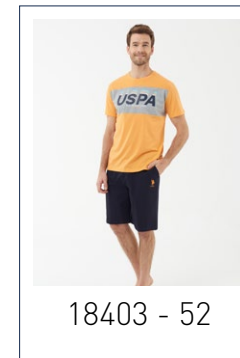

17384

ANTRASİT, BORDO, LACİVERT
ANTHRACITE, BURGUNDY, NAVY

S-M-L-XL-XXL

ÜST/TOP
%100 PAMUK/COTTON
ALT/PANTS
%100 PAMUK/COTTON

17394

ANTRASİT, BORDO, LACİVERT
ANTHRACITE, BURGUNDY, NAVY

S-M-L-XL-XXL

PIJAMA/PAJAMAS
%100 PAMUK/COTTON
ATLET BOXER SET
%47 PAMUK/COTTON %47 MODAL/MODAL %6 ELASTAN/ELASTHANE