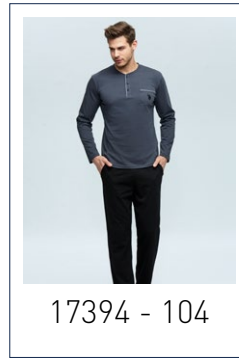

17384

ANTRASİT, BORDO, LACİVERT
ANTHRACITE, BURGUNDY, NAVY

S-M-L-XL-XXL

ÜST/TOP
%100 PAMUK/COTTON
ALT/PANTS
%100 PAMUK/COTTON

17394

ANTRASİT, BORDO, LACİVERT
ANTHRACITE, BURGUNDY, NAVY

S-M-L-XL-XXL

PIJAMA/PAJAMAS
%100 PAMUK/COTTON
ATLET BOXER SET
%47 PAMUK/COTTON %47 MODAL/MODAL %6 ELASTAN/ELASTHANE