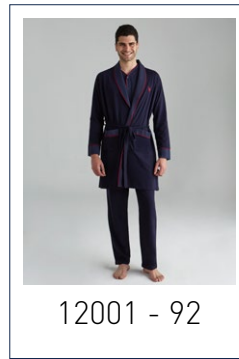

17384

ANTRASİT, BORDO, LACİVERT
ANTHRACITE, BURGUNDY, NAVY

S-M-L-XL-XXL

ÜST/TOP
%100 PAMUK/COTTON
ALT/PANTS
%100 PAMUK/COTTON

17394

ANTRASİT, BORDO, LACİVERT
ANTHRACITE, BURGUNDY, NAVY

S-M-L-XL-XXL

PIJAMA/PAJAMAS
%100 PAMUK/COTTON
ATLET BOXER SET
%47 PAMUK/COTTON %47 MODAL/MODAL %6 ELASTAN/ELASTHANE