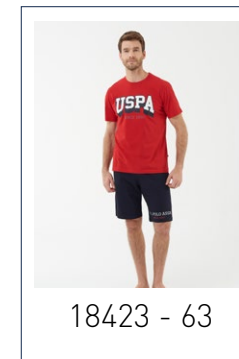

17384

ANTRASİT, BORDO, LACİVERT
ANTHRACITE, BURGUNDY, NAVY

S-M-L-XL-XXL

ÜST/TOP
%100 PAMUK/COTTON
ALT/PANTS
%100 PAMUK/COTTON

17394

ANTRASİT, BORDO, LACİVERT
ANTHRACITE, BURGUNDY, NAVY

S-M-L-XL-XXL

PIJAMA/PAJAMAS
%100 PAMUK/COTTON
ATLET BOXER SET
%47 PAMUK/COTTON %47 MODAL/MODAL %6 ELASTAN/ELASTHANE