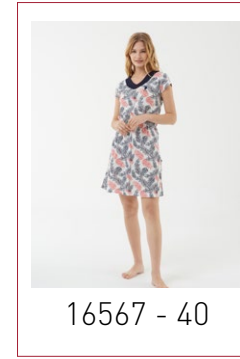

17384

ANTRASİT, BORDO, LACİVERT
ANTHRACITE, BURGUNDY, NAVY

S-M-L-XL-XXL

ÜST/TOP
%100 PAMUK/COTTON
ALT/PANTS
%100 PAMUK/COTTON

17394

ANTRASİT, BORDO, LACİVERT
ANTHRACITE, BURGUNDY, NAVY

S-M-L-XL-XXL

PIJAMA/PAJAMAS
%100 PAMUK/COTTON
ATLET BOXER SET
%47 PAMUK/COTTON %47 MODAL/MODAL %6 ELASTAN/ELASTHANE