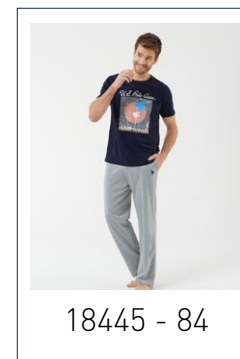

17384

ANTRASİT, BORDO, LACİVERT
ANTHRACITE, BURGUNDY, NAVY

S-M-L-XL-XXL

ÜST/TOP
%100 PAMUK/COTTON
ALT/PANTS
%100 PAMUK/COTTON

17394

ANTRASİT, BORDO, LACİVERT
ANTHRACITE, BURGUNDY, NAVY

S-M-L-XL-XXL

PIJAMA/PAJAMAS
%100 PAMUK/COTTON
ATLET BOXER SET
%47 PAMUK/COTTON %47 MODAL/MODAL %6 ELASTAN/ELASTHANE