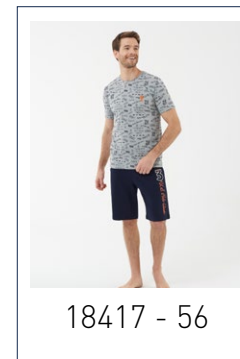

17384

ANTRASİT, BORDO, LACİVERT
ANTHRACITE, BURGUNDY, NAVY

S-M-L-XL-XXL

ÜST/TOP
%100 PAMUK/COTTON
ALT/PANTS
%100 PAMUK/COTTON

17394

ANTRASİT, BORDO, LACİVERT
ANTHRACITE, BURGUNDY, NAVY

S-M-L-XL-XXL

PIJAMA/PAJAMAS
%100 PAMUK/COTTON
ATLET BOXER SET
%47 PAMUK/COTTON %47 MODAL/MODAL %6 ELASTAN/ELASTHANE