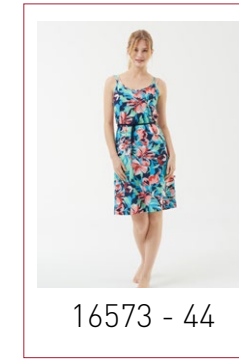

17384

ANTRASİT, BORDO, LACİVERT
ANTHRACITE, BURGUNDY, NAVY

S-M-L-XL-XXL

ÜST/TOP
%100 PAMUK/COTTON
ALT/PANTS
%100 PAMUK/COTTON

17394

ANTRASİT, BORDO, LACİVERT
ANTHRACITE, BURGUNDY, NAVY

S-M-L-XL-XXL

PIJAMA/PAJAMAS
%100 PAMUK/COTTON
ATLET BOXER SET
%47 PAMUK/COTTON %47 MODAL/MODAL %6 ELASTAN/ELASTHANE