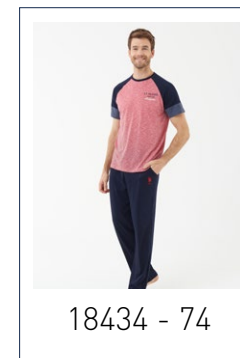

17384

ANTRASİT, BORDO, LACİVERT
ANTHRACITE, BURGUNDY, NAVY

S-M-L-XL-XXL

ÜST/TOP
%100 PAMUK/COTTON
ALT/PANTS
%100 PAMUK/COTTON

17394

ANTRASİT, BORDO, LACİVERT
ANTHRACITE, BURGUNDY, NAVY

S-M-L-XL-XXL

PIJAMA/PAJAMAS
%100 PAMUK/COTTON
ATLET BOXER SET
%47 PAMUK/COTTON %47 MODAL/MODAL %6 ELASTAN/ELASTHANE