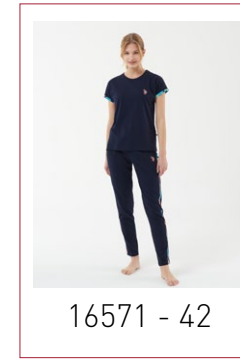

17384

ANTRASİT, BORDO, LACİVERT
ANTHRACITE, BURGUNDY, NAVY

S-M-L-XL-XXL

ÜST/TOP
%100 PAMUK/COTTON
ALT/PANTS
%100 PAMUK/COTTON

17394

ANTRASİT, BORDO, LACİVERT
ANTHRACITE, BURGUNDY, NAVY

S-M-L-XL-XXL

PIJAMA/PAJAMAS
%100 PAMUK/COTTON
ATLET BOXER SET
%47 PAMUK/COTTON %47 MODAL/MODAL %6 ELASTAN/ELASTHANE