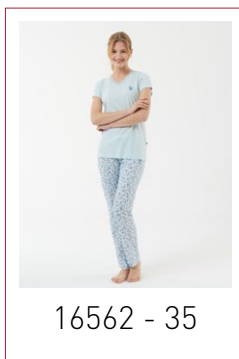

17384

ANTRASİT, BORDO, LACİVERT
ANTHRACITE, BURGUNDY, NAVY

S-M-L-XL-XXL

ÜST/TOP
%100 PAMUK/COTTON
ALT/PANTS
%100 PAMUK/COTTON

17394

ANTRASİT, BORDO, LACİVERT
ANTHRACITE, BURGUNDY, NAVY

S-M-L-XL-XXL

PIJAMA/PAJAMAS
%100 PAMUK/COTTON
ATLET BOXER SET
%47 PAMUK/COTTON %47 MODAL/MODAL %6 ELASTAN/ELASTHANE