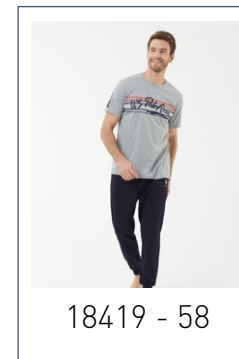

17384

ANTRASİT, BORDO, LACİVERT
ANTHRACITE, BURGUNDY, NAVY

S-M-L-XL-XXL

ÜST/TOP
%100 PAMUK/COTTON
ALT/PANTS
%100 PAMUK/COTTON

17394

ANTRASİT, BORDO, LACİVERT
ANTHRACITE, BURGUNDY, NAVY

S-M-L-XL-XXL

PIJAMA/PAJAMAS
%100 PAMUK/COTTON
ATLET BOXER SET
%47 PAMUK/COTTON %47 MODAL/MODAL %6 ELASTAN/ELASTHANE