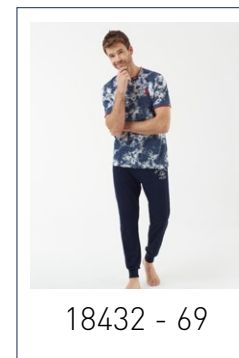

17384

ANTRASİT, BORDO, LACİVERT
ANTHRACITE, BURGUNDY, NAVY

S-M-L-XL-XXL

ÜST/TOP
%100 PAMUK/COTTON
ALT/PANTS
%100 PAMUK/COTTON

17394

ANTRASİT, BORDO, LACİVERT
ANTHRACITE, BURGUNDY, NAVY

S-M-L-XL-XXL

PIJAMA/PAJAMAS
%100 PAMUK/COTTON
ATLET BOXER SET
%47 PAMUK/COTTON %47 MODAL/MODAL %6 ELASTAN/ELASTHANE