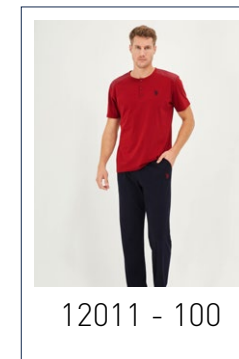

17384

ANTRASİT, BORDO, LACİVERT
ANTHRACITE, BURGUNDY, NAVY

S-M-L-XL-XXL

ÜST/TOP
%100 PAMUK/COTTON
ALT/PANTS
%100 PAMUK/COTTON

17394

ANTRASİT, BORDO, LACİVERT
ANTHRACITE, BURGUNDY, NAVY

S-M-L-XL-XXL

PIJAMA/PAJAMAS
%100 PAMUK/COTTON
ATLET BOXER SET
%47 PAMUK/COTTON %47 MODAL/MODAL %6 ELASTAN/ELASTHANE