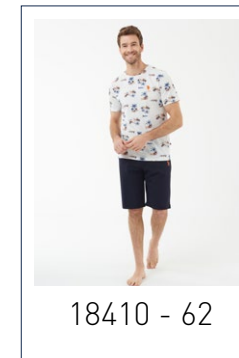

17384

ANTRASİT, BORDO, LACİVERT
ANTHRACITE, BURGUNDY, NAVY

S-M-L-XL-XXL

ÜST/TOP
%100 PAMUK/COTTON
ALT/PANTS
%100 PAMUK/COTTON

17394

ANTRASİT, BORDO, LACİVERT
ANTHRACITE, BURGUNDY, NAVY

S-M-L-XL-XXL

PIJAMA/PAJAMAS
%100 PAMUK/COTTON
ATLET BOXER SET
%47 PAMUK/COTTON %47 MODAL/MODAL %6 ELASTAN/ELASTHANE