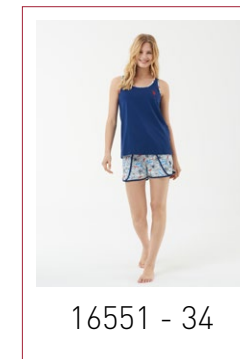

17384

ANTRASİT, BORDO, LACİVERT
ANTHRACITE, BURGUNDY, NAVY

S-M-L-XL-XXL

ÜST/TOP
%100 PAMUK/COTTON
ALT/PANTS
%100 PAMUK/COTTON

17394

ANTRASİT, BORDO, LACİVERT
ANTHRACITE, BURGUNDY, NAVY

S-M-L-XL-XXL

PIJAMA/PAJAMAS
%100 PAMUK/COTTON
ATLET BOXER SET
%47 PAMUK/COTTON %47 MODAL/MODAL %6 ELASTAN/ELASTHANE