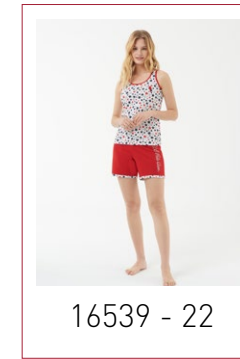

17384

ANTRASİT, BORDO, LACİVERT
ANTHRACITE, BURGUNDY, NAVY

S-M-L-XL-XXL

ÜST/TOP
%100 PAMUK/COTTON
ALT/PANTS
%100 PAMUK/COTTON

17394

ANTRASİT, BORDO, LACİVERT
ANTHRACITE, BURGUNDY, NAVY

S-M-L-XL-XXL

PIJAMA/PAJAMAS
%100 PAMUK/COTTON
ATLET BOXER SET
%47 PAMUK/COTTON %47 MODAL/MODAL %6 ELASTAN/ELASTHANE