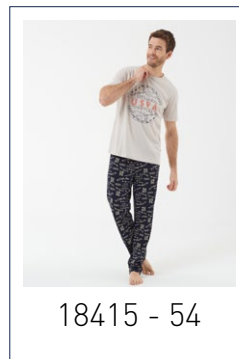

17384

ANTRASİT, BORDO, LACİVERT
ANTHRACITE, BURGUNDY, NAVY

S-M-L-XL-XXL

ÜST/TOP
%100 PAMUK/COTTON
ALT/PANTS
%100 PAMUK/COTTON

17394

ANTRASİT, BORDO, LACİVERT
ANTHRACITE, BURGUNDY, NAVY

S-M-L-XL-XXL

PIJAMA/PAJAMAS
%100 PAMUK/COTTON
ATLET BOXER SET
%47 PAMUK/COTTON %47 MODAL/MODAL %6 ELASTAN/ELASTHANE