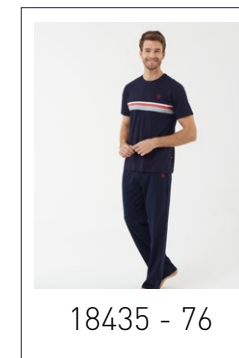

17384

ANTRASİT, BORDO, LACİVERT
ANTHRACITE, BURGUNDY, NAVY

S-M-L-XL-XXL

ÜST/TOP
%100 PAMUK/COTTON
ALT/PANTS
%100 PAMUK/COTTON

17394

ANTRASİT, BORDO, LACİVERT
ANTHRACITE, BURGUNDY, NAVY

S-M-L-XL-XXL

PIJAMA/PAJAMAS
%100 PAMUK/COTTON
ATLET BOXER SET
%47 PAMUK/COTTON %47 MODAL/MODAL %6 ELASTAN/ELASTHANE