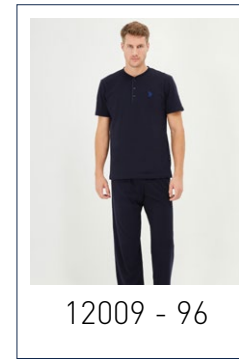

17384

ANTRASİT, BORDO, LACİVERT
ANTHRACITE, BURGUNDY, NAVY

S-M-L-XL-XXL

ÜST/TOP
%100 PAMUK/COTTON
ALT/PANTS
%100 PAMUK/COTTON

17394

ANTRASİT, BORDO, LACİVERT
ANTHRACITE, BURGUNDY, NAVY

S-M-L-XL-XXL

PIJAMA/PAJAMAS
%100 PAMUK/COTTON
ATLET BOXER SET
%47 PAMUK/COTTON %47 MODAL/MODAL %6 ELASTAN/ELASTHANE