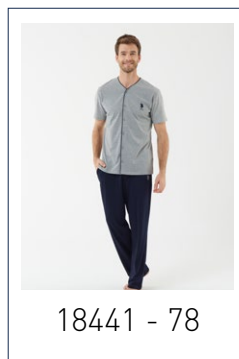

17384

ANTRASİT, BORDO, LACİVERT
ANTHRACITE, BURGUNDY, NAVY

S-M-L-XL-XXL

ÜST/TOP
%100 PAMUK/COTTON
ALT/PANTS
%100 PAMUK/COTTON

17394

ANTRASİT, BORDO, LACİVERT
ANTHRACITE, BURGUNDY, NAVY

S-M-L-XL-XXL

PIJAMA/PAJAMAS
%100 PAMUK/COTTON
ATLET BOXER SET
%47 PAMUK/COTTON %47 MODAL/MODAL %6 ELASTAN/ELASTHANE