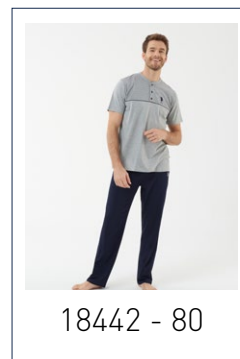

17384

ANTRASİT, BORDO, LACİVERT
ANTHRACITE, BURGUNDY, NAVY

S-M-L-XL-XXL

ÜST/TOP
%100 PAMUK/COTTON
ALT/PANTS
%100 PAMUK/COTTON

17394

ANTRASİT, BORDO, LACİVERT
ANTHRACITE, BURGUNDY, NAVY

S-M-L-XL-XXL

PIJAMA/PAJAMAS
%100 PAMUK/COTTON
ATLET BOXER SET
%47 PAMUK/COTTON %47 MODAL/MODAL %6 ELASTAN/ELASTHANE