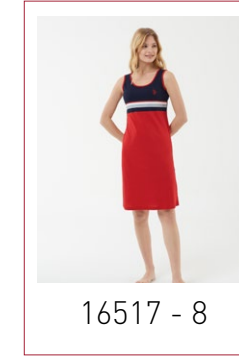

17384

ANTRASİT, BORDO, LACİVERT
ANTHRACITE, BURGUNDY, NAVY

S-M-L-XL-XXL

ÜST/TOP
%100 PAMUK/COTTON
ALT/PANTS
%100 PAMUK/COTTON

17394

ANTRASİT, BORDO, LACİVERT
ANTHRACITE, BURGUNDY, NAVY

S-M-L-XL-XXL

PIJAMA/PAJAMAS
%100 PAMUK/COTTON
ATLET BOXER SET
%47 PAMUK/COTTON %47 MODAL/MODAL %6 ELASTAN/ELASTHANE