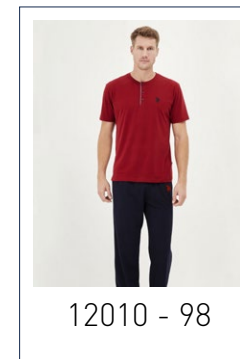

17384

ANTRASİT, BORDO, LACİVERT
ANTHRACITE, BURGUNDY, NAVY

S-M-L-XL-XXL

ÜST/TOP
%100 PAMUK/COTTON
ALT/PANTS
%100 PAMUK/COTTON

17394

ANTRASİT, BORDO, LACİVERT
ANTHRACITE, BURGUNDY, NAVY

S-M-L-XL-XXL

PIJAMA/PAJAMAS
%100 PAMUK/COTTON
ATLET BOXER SET
%47 PAMUK/COTTON %47 MODAL/MODAL %6 ELASTAN/ELASTHANE