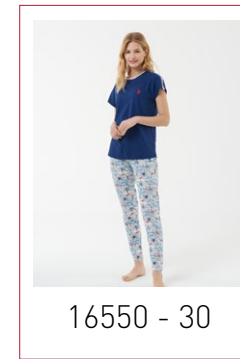

17384

ANTRASİT, BORDO, LACİVERT
ANTHRACITE, BURGUNDY, NAVY

S-M-L-XL-XXL

ÜST/TOP
%100 PAMUK/COTTON
ALT/PANTS
%100 PAMUK/COTTON

17394

ANTRASİT, BORDO, LACİVERT
ANTHRACITE, BURGUNDY, NAVY

S-M-L-XL-XXL

PIJAMA/PAJAMAS
%100 PAMUK/COTTON
ATLET BOXER SET
%47 PAMUK/COTTON %47 MODAL/MODAL %6 ELASTAN/ELASTHANE