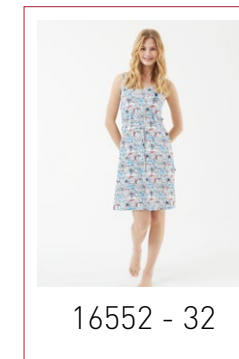

17384

ANTRASİT, BORDO, LACİVERT
ANTHRACITE, BURGUNDY, NAVY

S-M-L-XL-XXL

ÜST/TOP
%100 PAMUK/COTTON
ALT/PANTS
%100 PAMUK/COTTON

17394

ANTRASİT, BORDO, LACİVERT
ANTHRACITE, BURGUNDY, NAVY

S-M-L-XL-XXL

PIJAMA/PAJAMAS
%100 PAMUK/COTTON
ATLET BOXER SET
%47 PAMUK/COTTON %47 MODAL/MODAL %6 ELASTAN/ELASTHANE