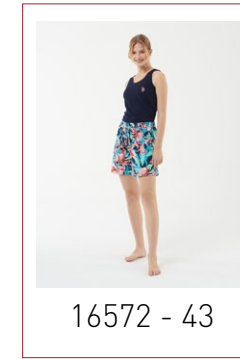

17384

ANTRASİT, BORDO, LACİVERT
ANTHRACITE, BURGUNDY, NAVY

S-M-L-XL-XXL

ÜST/TOP
%100 PAMUK/COTTON
ALT/PANTS
%100 PAMUK/COTTON

17394

ANTRASİT, BORDO, LACİVERT
ANTHRACITE, BURGUNDY, NAVY

S-M-L-XL-XXL

PIJAMA/PAJAMAS
%100 PAMUK/COTTON
ATLET BOXER SET
%47 PAMUK/COTTON %47 MODAL/MODAL %6 ELASTAN/ELASTHANE