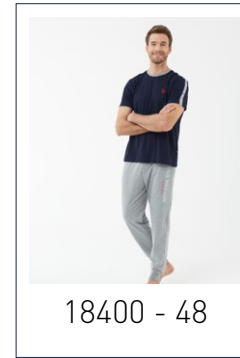

17384

ANTRASİT, BORDO, LACİVERT
ANTHRACITE, BURGUNDY, NAVY

S-M-L-XL-XXL

ÜST/TOP
%100 PAMUK/COTTON
ALT/PANTS
%100 PAMUK/COTTON

17394

ANTRASİT, BORDO, LACİVERT
ANTHRACITE, BURGUNDY, NAVY

S-M-L-XL-XXL

PIJAMA/PAJAMAS
%100 PAMUK/COTTON
ATLET BOXER SET
%47 PAMUK/COTTON %47 MODAL/MODAL %6 ELASTAN/ELASTHANE